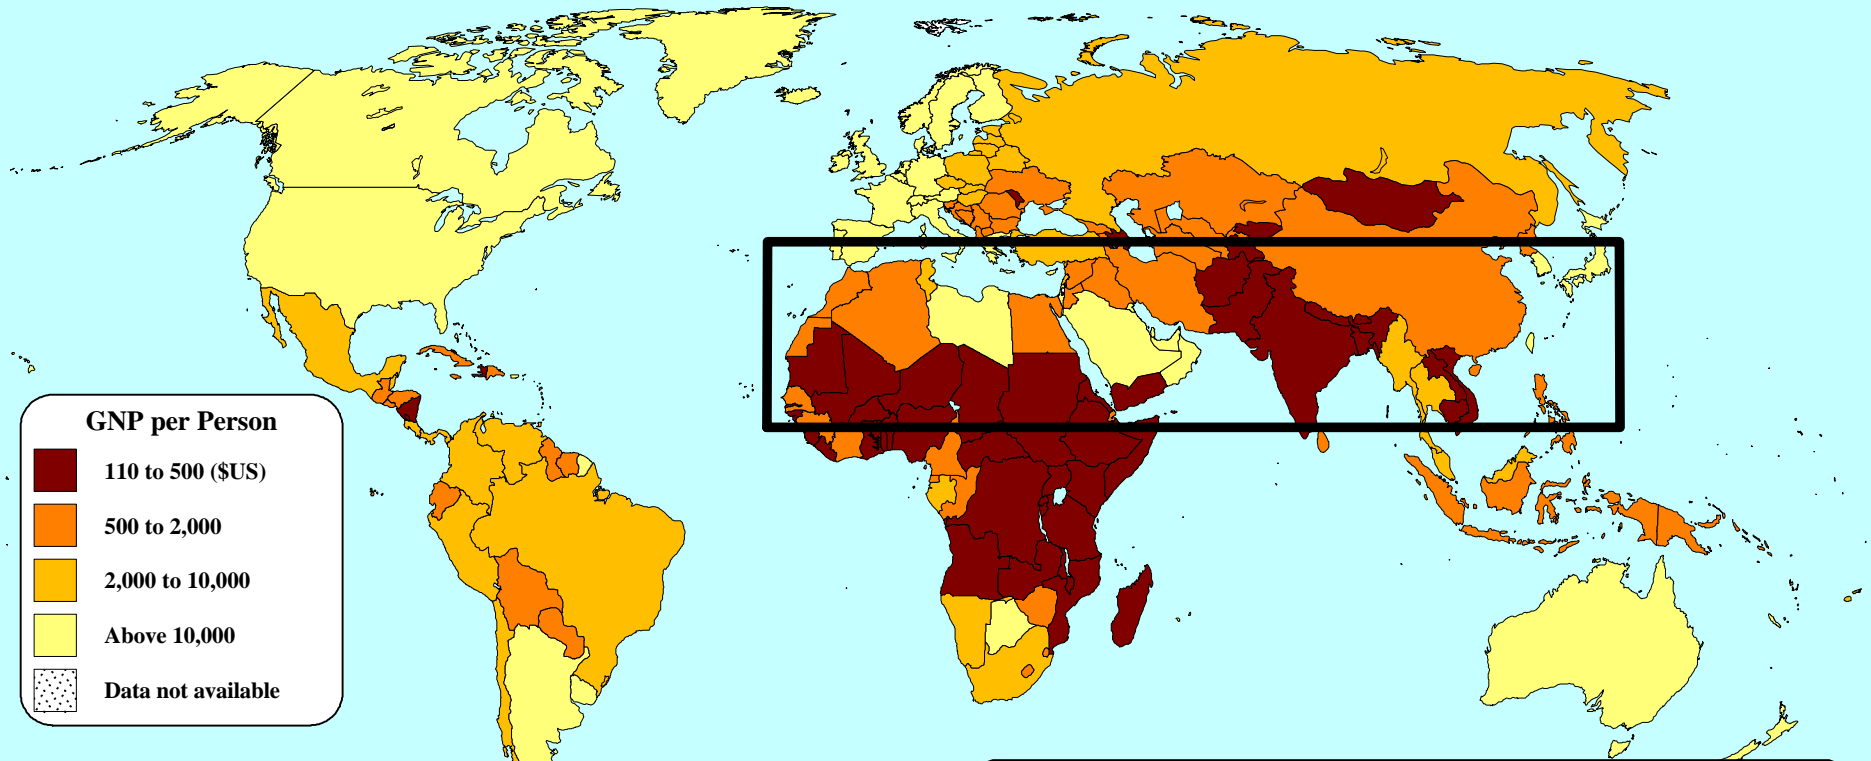

The Poorest Countries and The 10/40 Window

77 Percent of the Poorest of the Poor Live in The 10/40 Window

POOREST COUNTRIES IN WINDOW

21 Countries with GNP per Person \$500 or lower
Total Population - 1.6 Billion
7% of the Missionaries
Proportion of the World:
39% Muslim, 98% Hindu, 17% Buddhist,
3% Non-religious
26% of the Population of the World

POOREST COUNTRIES

48 Countries with GNP per Person \$500 or lower
Total Population - 2.0 Billion
22% of the Missionaries
Proportion of the World:
48% Muslim, 98% Hindu, 18% Buddhist,
3% Non-religious
34% of the Population of the World