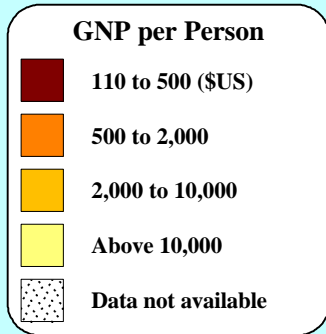

The Poorest Countries and The 10/40 Window

77 Percent of the Poorest of the Poor Live in The 10/40 Window

POOREST COUNTRIES IN WINDOW

21 Countries with GNP per Person \$500 or lower
Total Population - 1.6 Billion
7% of the Missionaries
Proportion of the World:
39% Muslim, 98% Hindu, 17% Buddhist,
3% Non-religious
26% of the Population of the World

POOREST COUNTRIES

48 Countries with GNP per Person \$500 or lower
Total Population - 2.0 Billion
22% of the Missionaries
Proportion of the World:
48% Muslim, 98% Hindu, 18% Buddhist,
3% Non-religious
34% of the Population of the World